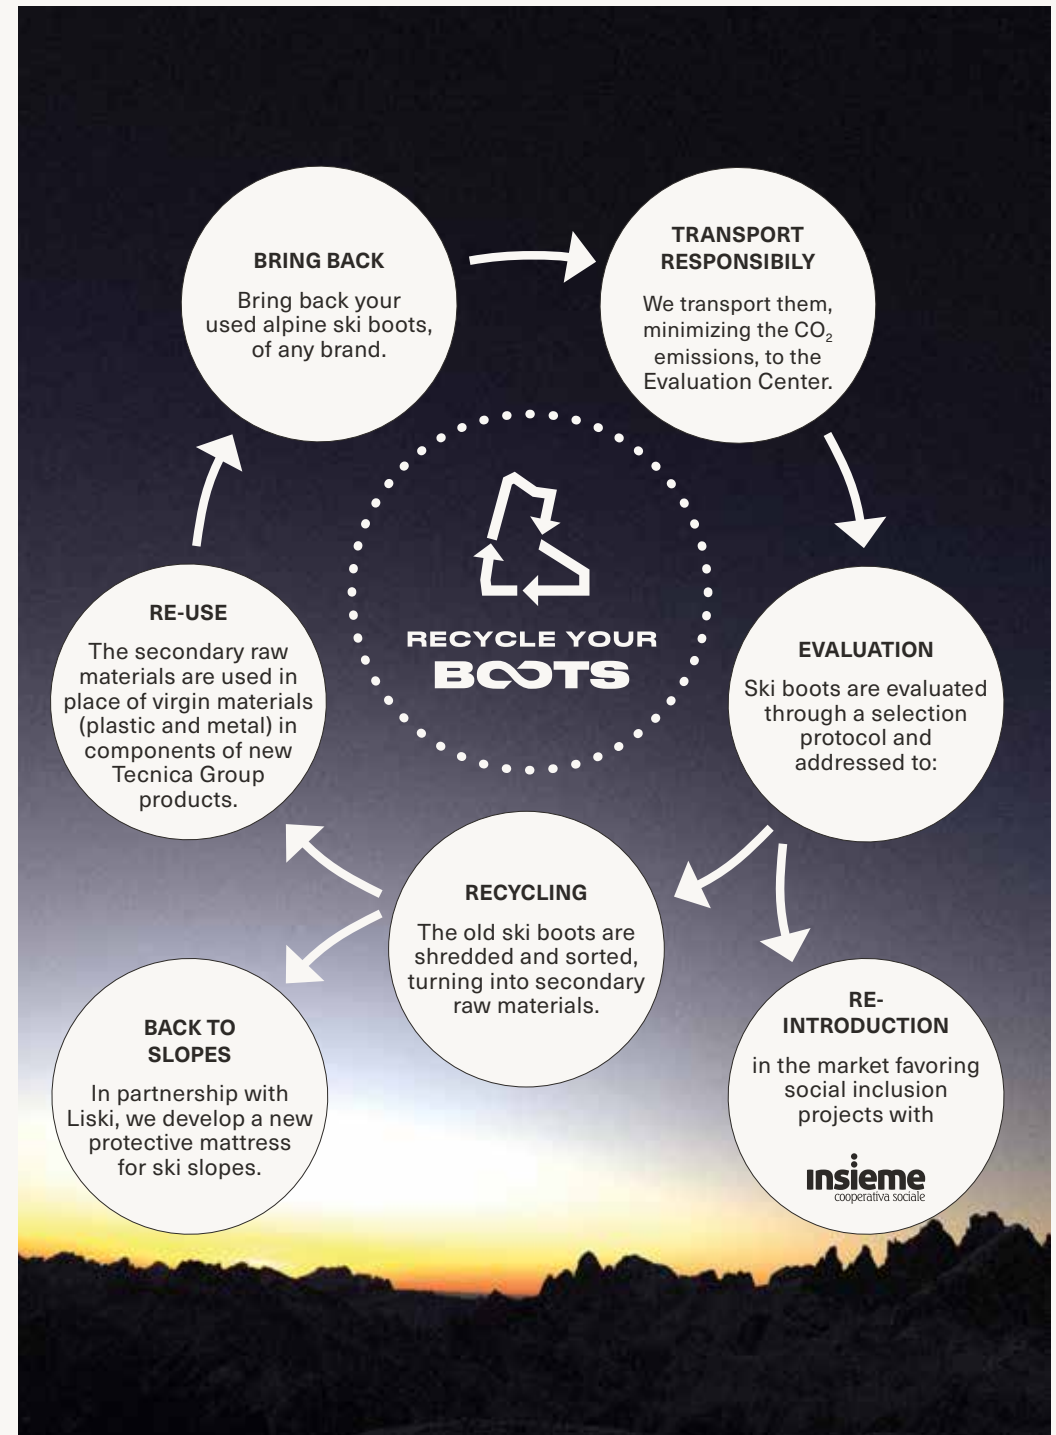

Recycle Your Boots.

Give Your Old Ski Boots a Second Life.

WE ARE AT THE BEGINNING OF A NEW WAY OF CONCEIVING THE SKI BOOT LIFE CYCLE. RECYCLE YOUR BOOTS IS NOT THE FINAL ANSWER, NOT YET, BUT IT IS A SITE OF CONSTANT INNOVATION.

Plastic waste is a problem

Recycle Your Boots was born from the consciousness that our society globally is producing an enormous quantity of waste. And that plastic has become a big problem for our planet, literally as big as a continent. When old ski boots reach the end of their usable life, they often end up in a dump or are burned in waste-to-energy plants. We want to make it possible for anyone to return their old boots, from any brand. **Nordica will recycle the old pair completely**, in a transparent and sustainable process. Nordica is launching the Recycle Your Boots campaign to make a circular economy the new business model for the ski industry. The collecting and recycling initiative has been adopted by the **LIFE programme – the EU's funding instrument for the environment and climate action** – and will be effective across eight European countries as early as this winter season.

The Life-RecycleYourBoots project has received funding from the LIFE Programme of the European Union.

FIND OUT MORE